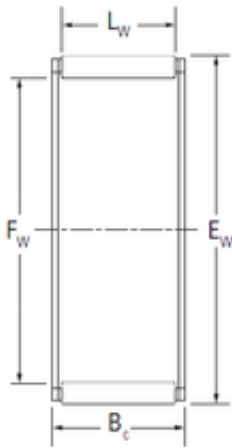

KOYO K25X32X24BE needle roller bearings

Bearing No. K25X32X24BE

Bore Diameter	25 mm
Outer Diameter	32 mm
Fw	25 mm
Ew	32 mm
Bc	24 mm
Lw	19.8 mm
Weight	0.035 Kg
Basic dynamic load rating (C)	27.50 kN

K25X32X24BE Bearing 2D drawings and 3D CAD models