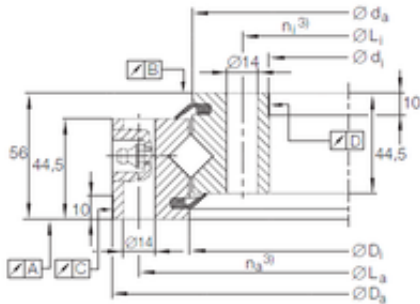

## INA XSU 14 0944 thrust roller bearings

Bearing No. XSU 14 0944

XSU 14 0944 Bearing 2D drawings and 3D CAD models

Bore Diameter	874 mm
Outer Diameter	1014 mm
d	874 mm
D	1014 mm
Da	1014 mm
di	874 mm
Di	945 mm
da	943 mm
La	990 mm
na	44 mm
ni	44 mm
Li	898 mm
Weight	67 Kg
Dynamic load rating radial (C)	227 kN
Dynamic load rating axial (C)	360 kN
Static load rating radial (C0)	580 kN