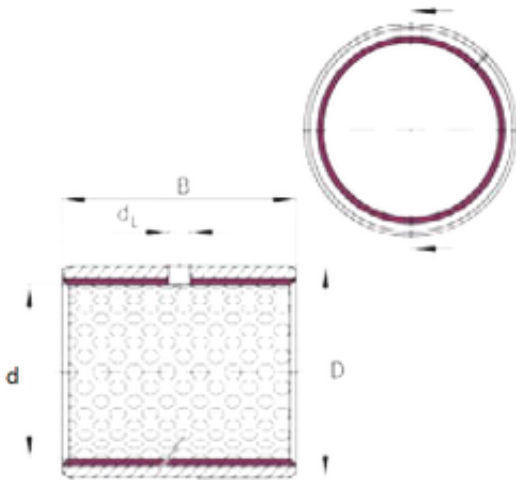

20 mm x 23 mm x 15 mm INA EGB2015-E50  
plain bearings

Bearing No. EGB2015-E50

EGB2015-E50 Bearing 2D drawings and 3D CAD models

Size	20x23x15 mm
Bore Diameter	20 mm
Outer Diameter	23 mm
Width	15 mm
d	20 mm
D	23 mm
B	15 mm
dL	3 mm
Category	Sleeve Bearings
Inventory	0.0
Manufacturer Name	SCHAEFFLER GROUP
Minimum Buy Quantity	N/A
Weight / Kilogram	0.011
EAN	4012802760200
Product Group	B04264
Profile	Bushing No Flange Split
Material Description	Steel Backing, Bronze Innerstructure, PVDF-PTFE-lead Overlay
Material	Permaglide P20
Inch - Metric	Metric
Long Description	20MM Nominal Bore; 23MM Nominal Outside Diameter; 15MM Length Thru Bore; Bushing No Flange Split Profile; Steel Backing, Bronze Innerstructure, PVDF-

## BEARING-THAILAND CO.,LTD.

	PTFE-lead Overlay; Permaglide P20 Material
Category	Sleeve Bearings
UNSPSC	31171515
Harmonized Tariff Code	84833080
Noun	Bearing
Keyword String	Plain
Manufacturer URL	<a href="http://www.ina.com">http://www.ina.com</a>
Manufacturer Item Number	PAP2015P20
Weight / LBS	0.025
Length Thru Bore	0.591 Inch   15 Millimeter
Nominal Bore	0.787 Inch   20 Millimeter
Nominal Outside Diameter	0.906 Inch   23 Millimeter